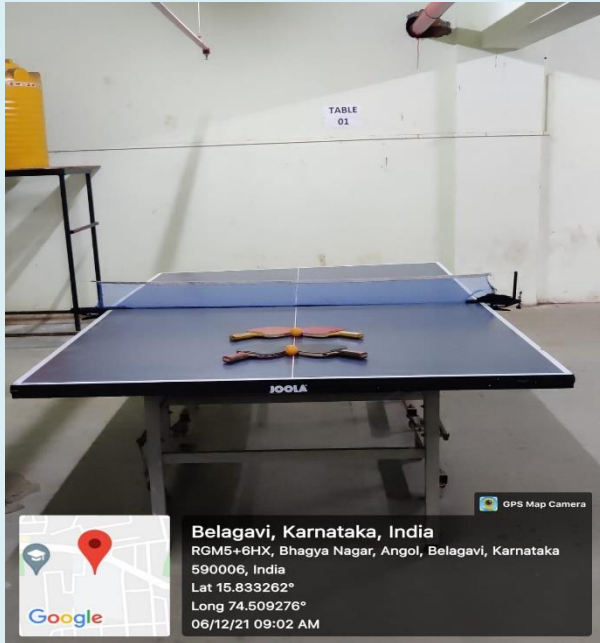

K.K.VENUGOPAL AUDITORIUM

RELU

2. INDOOR GAMES FACILITY ON THE CAMPUS

INDOOR GAMES

Table tennis (Table No. 1)

Table tennis (Table No. 2)

Table tennis (Table No. 3)

Belagavi, Karnataka, India
RGM5+6HX, Bhagya Nagar, Angol, Belagavi, Karnataka
590006, India
Lat 15.833262°
Long 74.509276°
08/12/21 11:40 AM

GPS Map Camera

Chess Boards

Belagavi, Karnataka, India
RGM5+6HX, Bhagya Nagar, Angol, Belagavi, Karnataka 590006, India
Lat 15.833262°
Long 74.509276°
06/12/21 09:06 AM

GPS Map Camera

Carrom Boards

3. OUTDOOR GAMES FACILITY ON THE CAMPUS