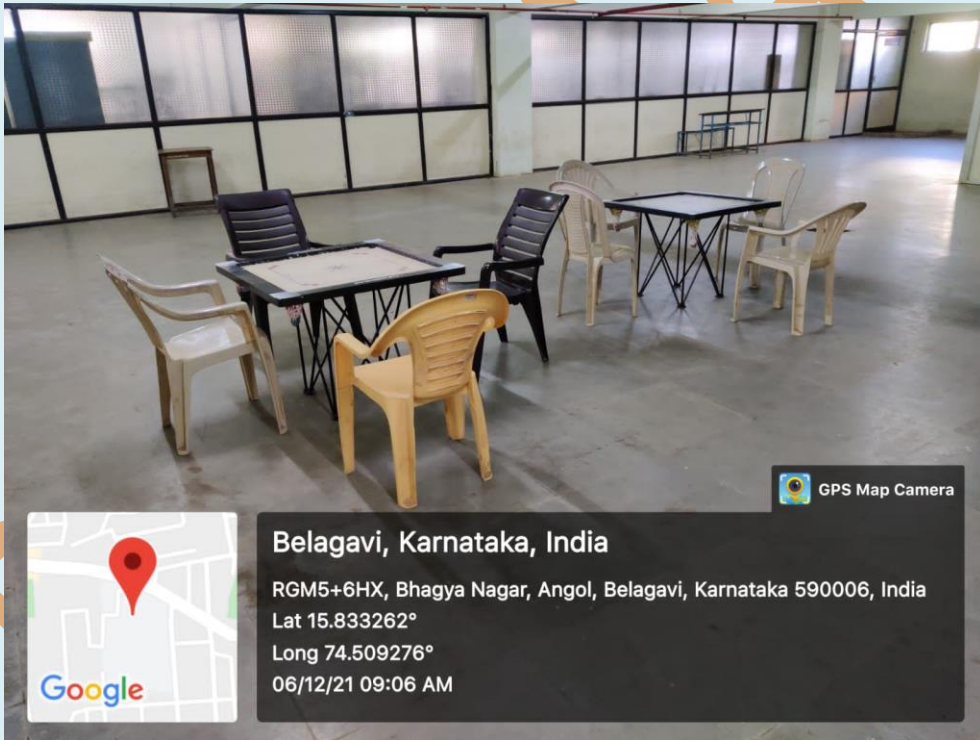

1. FACILITIES AVAILABLE FOR ORGANIZING CULTURAL ACTIVITIES ON THE CAMPUS

The college has a well-equipped K.K. Venugopal Auditorium on the Fourth floor of the Platinum Jubilee Building. The auditorium has a seating capacity of 400 persons. The college utilizes the auditorium to organize various functions, lectures and cultural event.

K.K.VENUGOPAL AUDITORIUM

RELU

2. INDOOR GAMES FACILITY ON THE CAMPUS

INDOOR GAMES

Table tennis (Table No. 1)

Table tennis (Table No. 2)

Table tennis (Table No. 3)

Belagavi, Karnataka, India
RGM5+6HX, Bhagya Nagar, Angol, Belagavi, Karnataka
590006, India
Lat 15.833262°
Long 74.509276°
08/12/21 11:40 AM

GPS Map Camera

Chess Boards

Belagavi, Karnataka, India
RGM5+6HX, Bhagya Nagar, Angol, Belagavi, Karnataka 590006, India
Lat 15.833262°
Long 74.509276°
06/12/21 09:06 AM

GPS Map Camera

Carrom Boards

3. OUTDOOR GAMES FACILITY ON THE CAMPUS