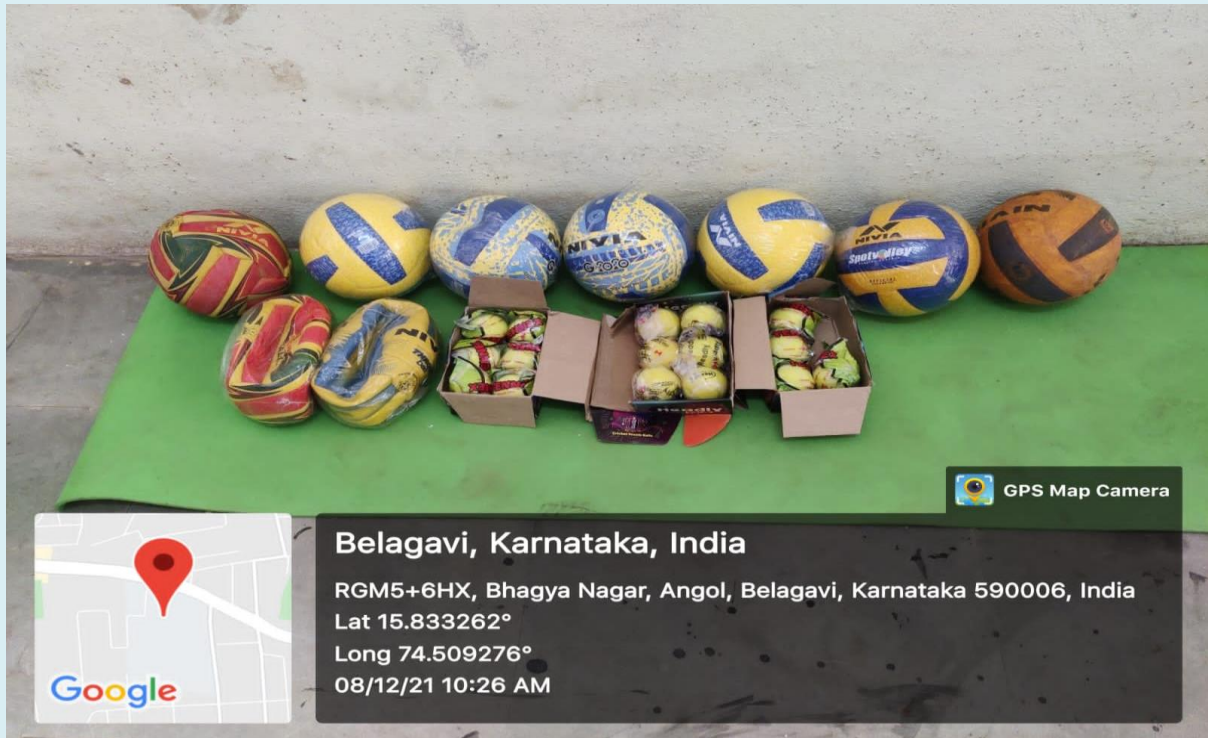

GPS Map Camera

Chess Boards

Belagavi, Karnataka, India
RGM5+6HX, Bhagya Nagar, Angol, Belagavi, Karnataka 590006, India
Lat 15.833262°
Long 74.509276°
06/12/21 09:06 AM

GPS Map Camera

Carrom Boards

3. OUTDOOR GAMES FACILITY ON THE CAMPUS