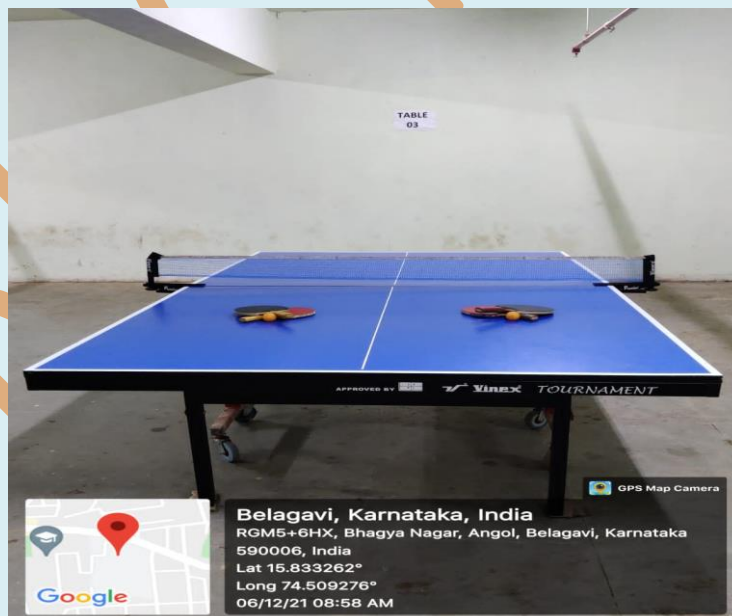

K.K.VENUGOPAL AUDITORIUM

RELU

2. INDOOR GAMES FACILITY ON THE CAMPUS

INDOOR GAMES

Table tennis (Table No. 1)

Table tennis (Table No. 2)

Table tennis (Table No. 3)

Belagavi, Karnataka, India
RGM5+6HX, Bhagya Nagar, Angol, Belagavi, Karnataka
590006, India
Lat 15.833262°
Long 74.509276°
08/12/21 11:40 AM

GPS Map Camera

Chess Boards

Belagavi, Karnataka, India
RGM5+6HX, Bhagya Nagar, Angol, Belagavi, Karnataka 590006, India
Lat 15.833262°
Long 74.509276°
06/12/21 09:06 AM

GPS Map Camera

Carrom Boards

3. OUTDOOR GAMES FACILITY ON THE CAMPUS