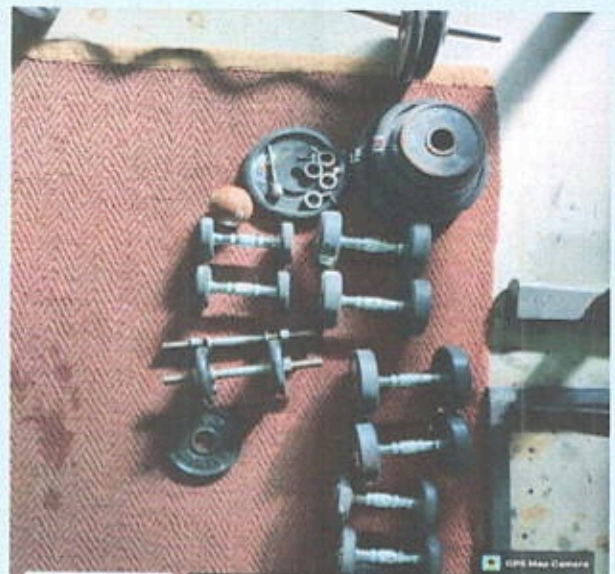

Belagavi, Karnataka, India
RGM5+6HX, Bhagya Nagar, Angol, Belagavi, Karnataka
590006, India
Lat 15.833262°
Long 74.509276°
06/12/21 09:08 AM