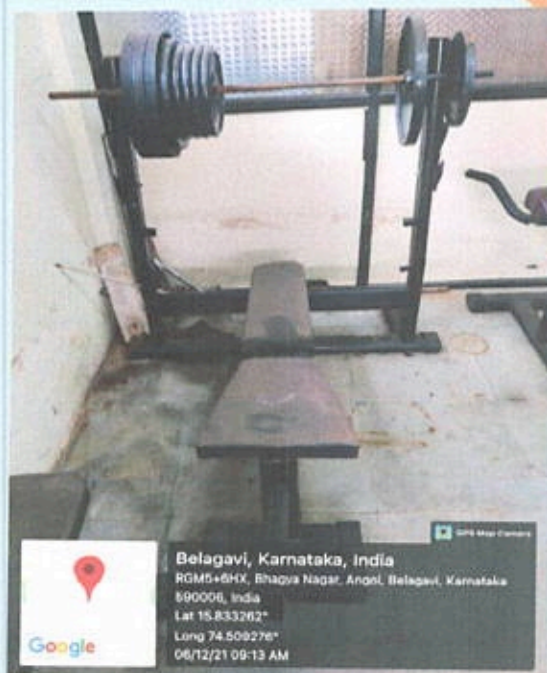

5. GYM EQUIPMENTS IN THE CAMPUS

S. NO.	PARTICULARS	NUMBER OF EQUIPMENT
1.	Cross Table	1
2.	Leg extension	1
3.	Multi gym (12 station)	1
4.	Multi gym (4 station)	1
5.	Cycle	1
6.	Chest press Bench (Adjustable)	2
7.	Simple Bench	3
8.	Chest Bar	1
9.	Zigzag Bar	2
10.	Triceps Bar	1
11.	20 kg plate	2
12.	15 kg plate	2
13.	10 kg plate	2
14.	5 kg plate	2
15.	2.5kg plate	2
16.	30 No. Plate	4
17.	20 No. Plate	2
18.	15 No. Plate	2
19.	10 No. Plate	2
20.	7.5 No. Plate	2
21.	25 No. Plate	2
22.	Dumb Bell - 10 kg	2
23.	Dumb Bell - 7.5 kg	2
24.	Dumb bell - 5 kg	2
25.	Dumb Bell 2.5 kg	2
26.	Step - up Board	1

The above gym facilities are provided to the students and the staff of the institution. It is utilized by both so that they can maintain their fitness and health.

S.B.
I.Q.A.C. Coordinator
R.L. Law College,
Belagavi

Anur
Principal
R.L. Law College
BELAGAVI

The college has a Six Station Multi Gymnasium at the Basement of the Platinum Jubilee Building. The Gym is well equipped with dumb bells, weight plates and bars.

EQUIPMENT IN THE GYM

[Signature]
I.Q.A.C. Coordinator
R.L. Law College,
Belagavi

[Signature]
Principal
R.L. Law College
BELAGAVI