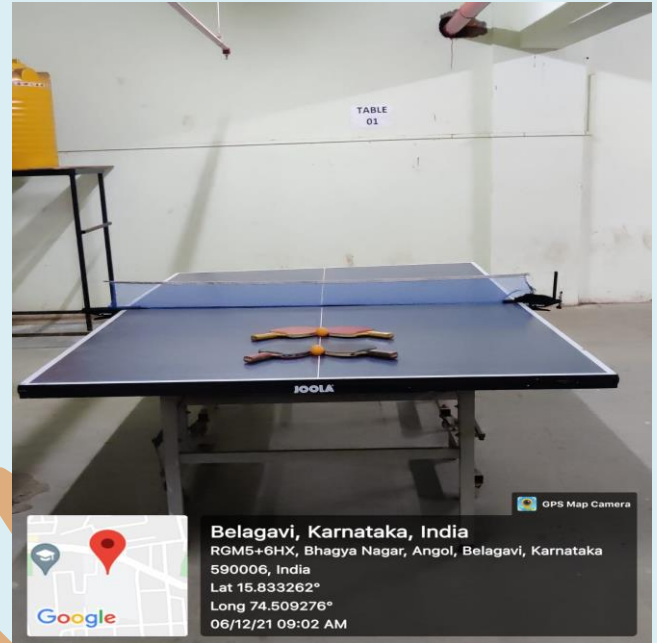

K.K.VENUGOPAL AUDITORIUM

RELU

2. INDOOR GAMES FACILITY ON THE CAMPUS

INDOOR GAMES

Table tennis (Table No. 1)

Table tennis (Table No. 2)

Table tennis (Table No. 3)

Belagavi, Karnataka, India
RGM5+6HX, Bhagya Nagar, Angol, Belagavi, Karnataka
590006, India
Lat 15.833262°
Long 74.509276°
08/12/21 11:40 AM

GPS Map Camera

Chess Boards

Belagavi, Karnataka, India
RGM5+6HX, Bhagya Nagar, Angol, Belagavi, Karnataka 590006, India
Lat 15.833262°
Long 74.509276°
06/12/21 09:06 AM

GPS Map Camera

Carrom Boards

3. OUTDOOR GAMES FACILITY ON THE CAMPUS