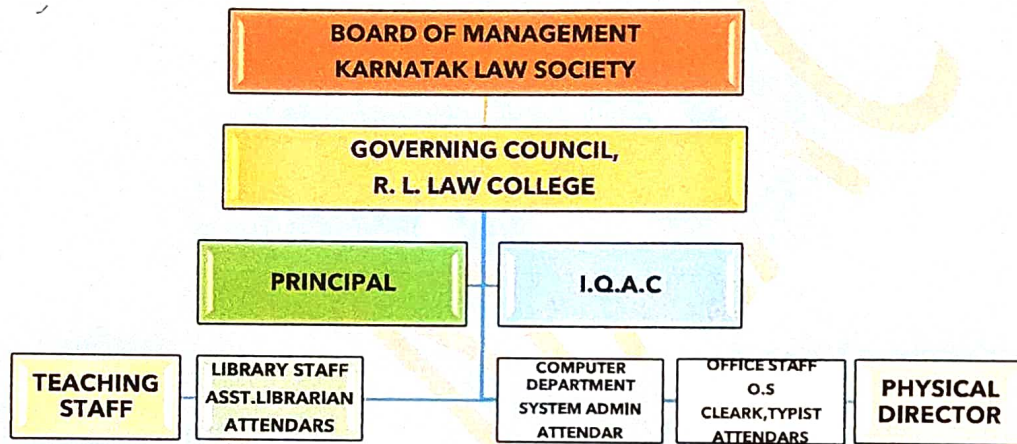

KARNATAK LAW SOCIETY'S

RAJA LAKHAMGOUDA LAW COLLEGE, BELAGAVI

(AFFILIATED TO KARNATAKA STATE LAW UNIVERSITY, HUBBALLI & RECOGNISED BY BAR COUNCIL OF INDIA)

INTERNAL ORGANIZATION STRUCTURE AND DECISIONMAKING PROCESS.

ORGANOGRAM

I.Q.A.C. Coordinator
R.L. Law College,
Belagavi

Principal
R.L. Law College
BELAGAVI