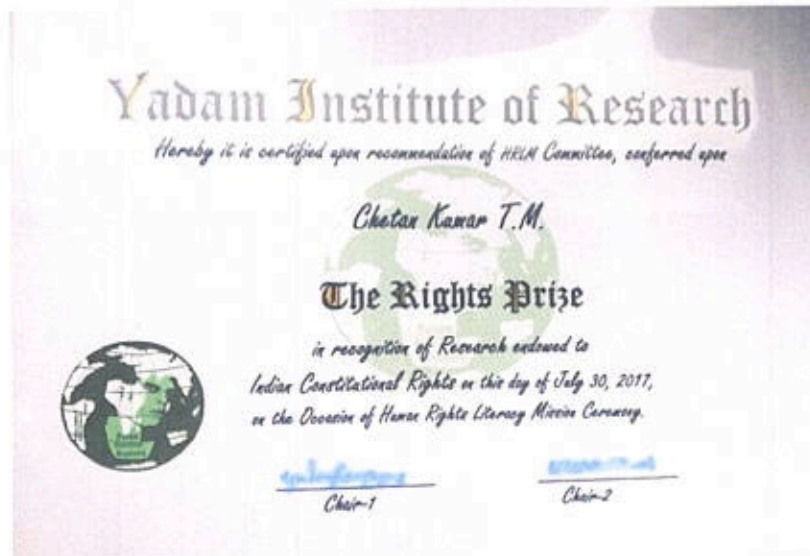

Karnatak Law Society's
RAJA LAKHAMGOUDA LAW COLLEGE

Tilakwadi, BELAGAVI - 590 006
Affiliated to Karnataka State Law University, Hubballi

Dr. A. H. Hawaldar
B.Com., LL.M., Ph.D.
Principal

Ph. No. 0831- 2405501
Mobile: 9449070959
rlawcollege@gmail.com
www.rllc.klsbelagavi.org

The Rights Prize
HUMAN RIGHTS MISSION CELEBRATION-
LEGAL AID AND LEGAL EXTENSION ACTIVITIES
SHRI. CHETAN KUMAR T.M. – TEACHER
30.7.2017