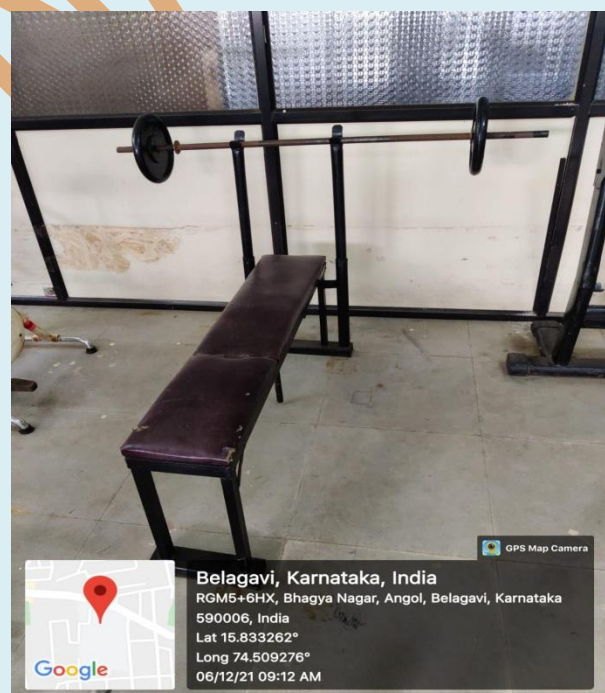

Volley Balls

Cricket Set

Badminton Set

RELCMAH

4. LIST OF SPORTS EQUIPMENTS IN THE CAMPUS

SPORTS MATERIALS

The following sports equipment are provided to the students so that they can practice and excel in the sports field. Opportunities are given to them so that they can participate in sports. Annual Sports are conducted everywhere where students actively participate. Students also participate in the University Sports every year. There are University Blues every year from our college.

S.NO.	PARTICULARS	NUMBER OF EQUIPMENT
1.	Table Tennis	1
2.	T.T. Net	2
3	T. T. Bat	6
4.	Carrom Board	3
5.	Badminton	4
6.	Basket Ball	2
7.	Volley Ball	4
8.	Throw Ball	2
9.	Foot Ball	4
10.	Cricket Bats	4
11.	Stumps	11
12.	Balls	12
13.	Skipping Ropes	10
14.	Running Spikes (shoes)	2
15.	Chess Boards	4
16.	Yoga Mats	4
17	Shot puts	2
18	Discuss	2
19	Measurement Tape	1
20.	Stop Watch	1
21.	Weighing Machine	2
22.	Air Pump	1
23.	Marking Cones	12

The above gym facilities are provided to the students and the staff of the institution. It is utilized by both so that they can maintain their fitness and health.

The college has a Six Station Multi Gymnasium at the Basement of the Platinum Jubilee Building. The Gym is well equipped with dumb bells, weight plates and bars.