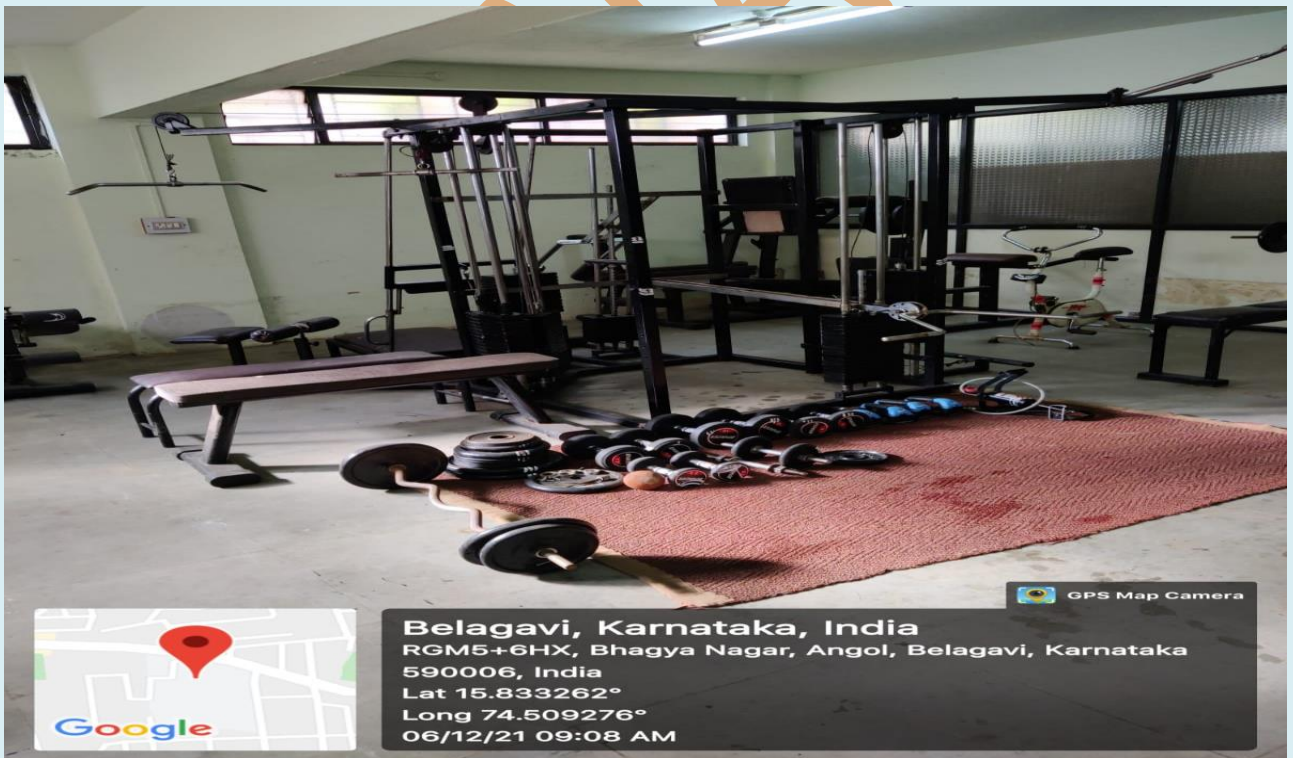

Belagavi, Karnataka, India
RGM5+6HX, Bhagya Nagar, Angol, Belagavi, Karnataka
590006, India
Lat 15.833262°
Long 74.509276°
06/12/21 09:08 AM

EQUIPMENT IN THE GYM