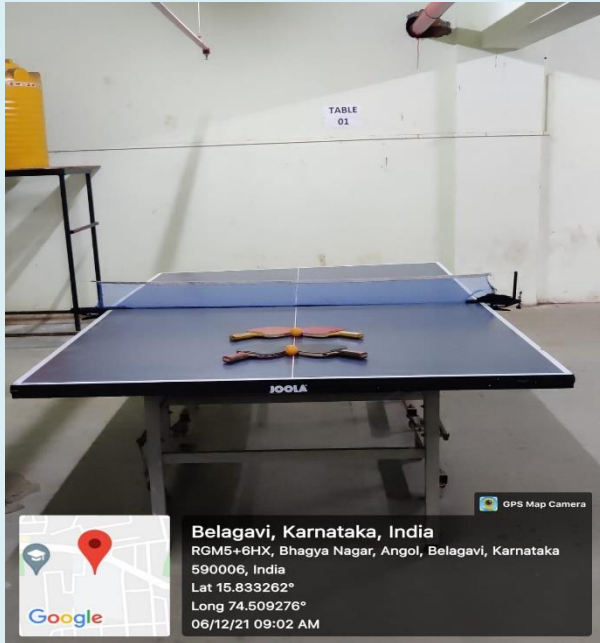

K.K.VENUGOPAL AUDITORIUM

2. INDOOR GAMES FACILITY ON THE CAMPUS

INDOOR GAMES

Table tennis (Table No. 1)

Table tennis (Table No. 2)

Table tennis (Table No. 3)

Belagavi, Karnataka, India
RGM5+6HX, Bhagya Nagar, Angol, Belagavi, Karnataka
590006, India
Lat 15.833262°
Long 74.509276°
08/12/21 11:40 AM

GPS Map Camera

Chess Boards

Belagavi, Karnataka, India
RGM5+6HX, Bhagya Nagar, Angol, Belagavi, Karnataka 590006, India
Lat 15.833262°
Long 74.509276°
06/12/21 09:06 AM

GPS Map Camera

Carrom Boards

3. OUTDOOR GAMES FACILITY ON THE CAMPUS