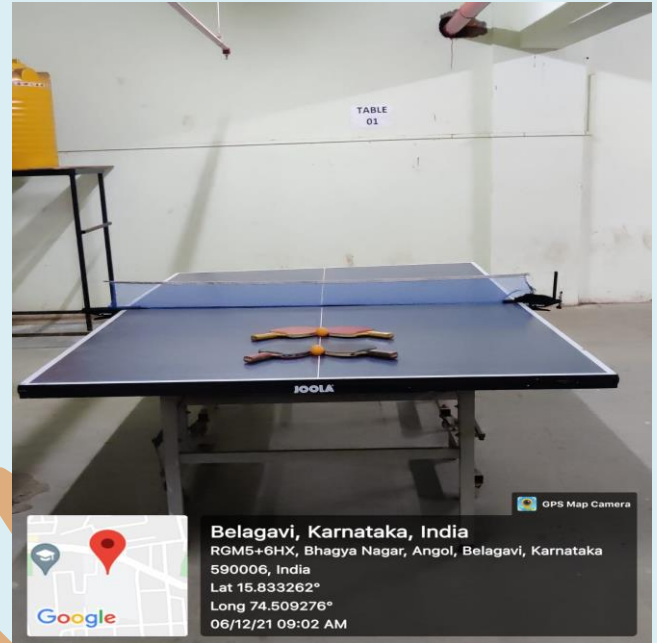

K.K.VENUGOPAL AUDITORIUM

2. INDOOR GAMES FACILITY ON THE CAMPUS

INDOOR GAMES

Table tennis (Table No. 1)

Table tennis (Table No. 2)

Table tennis (Table No. 3)

Belagavi, Karnataka, India
RGM5+6HX, Bhagya Nagar, Angol, Belagavi, Karnataka
590006, India
Lat 15.833262°
Long 74.509276°
08/12/21 11:40 AM

GPS Map Camera

Chess Boards

Belagavi, Karnataka, India
RGM5+6HX, Bhagya Nagar, Angol, Belagavi, Karnataka 590006, India
Lat 15.833262°
Long 74.509276°
06/12/21 09:06 AM

GPS Map Camera

Carrom Boards

3. OUTDOOR GAMES FACILITY ON THE CAMPUS