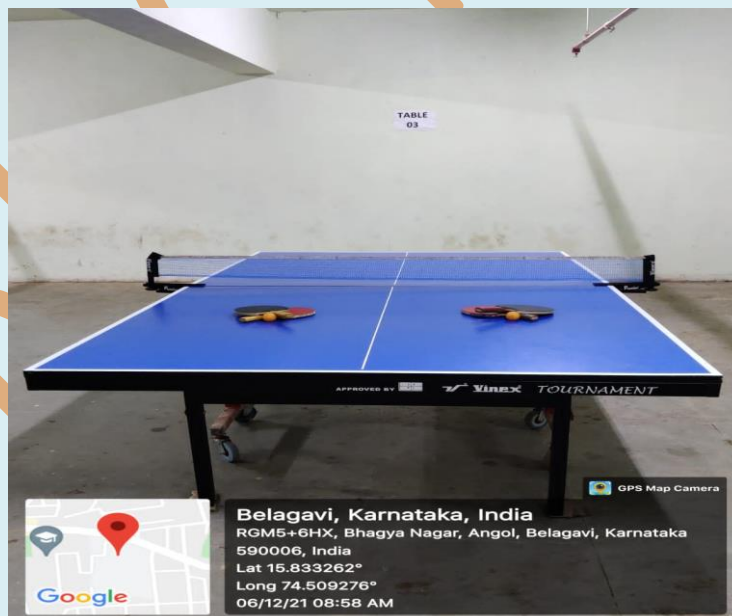

K.K.VENUGOPAL AUDITORIUM

2. INDOOR GAMES FACILITY ON THE CAMPUS

INDOOR GAMES

Table tennis (Table No. 1)

Table tennis (Table No. 2)

Table tennis (Table No. 3)

Belagavi, Karnataka, India
RGM5+6HX, Bhagya Nagar, Angol, Belagavi, Karnataka
590006, India
Lat 15.833262°
Long 74.509276°
08/12/21 11:40 AM

GPS Map Camera

Chess Boards

Belagavi, Karnataka, India
RGM5+6HX, Bhagya Nagar, Angol, Belagavi, Karnataka 590006, India
Lat 15.833262°
Long 74.509276°
06/12/21 09:06 AM

GPS Map Camera

Carrom Boards

3. OUTDOOR GAMES FACILITY ON THE CAMPUS