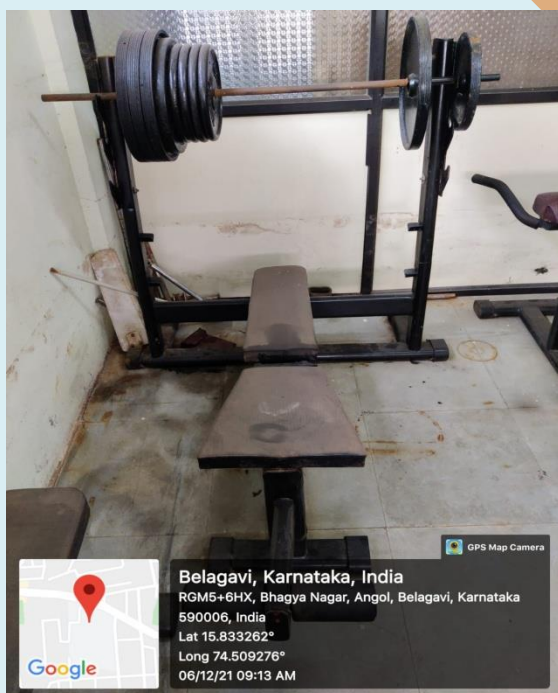

Volley Balls

Cricket Set

Badminton Set

RELCMAH

4. LIST OF SPORTS EQUIPMENTS IN THE CAMPUS

SPORTS MATERIALS

The following sports equipment are provided to the students so that they can practice and excel in the sports field. Opportunities are given to them so that they can participate in sports. Annual Sports are conducted everywhere where students actively participate. Students also participate in the University Sports every year. There are University Blues every year from our college.

S.NO.	PARTICULARS	NUMBER OF EQUIPMENT
1.	Table Tennis	1
2.	T.T. Net	2
3	T. T. Bat	6
4.	Carrom Board	3
5.	Badminton	4
6.	Basket Ball	2
7.	Volley Ball	4
8.	Throw Ball	2
9.	Foot Ball	4
10.	Cricket Bats	4
11.	Stumps	11
12.	Balls	12
13.	Skipping Ropes	10
14.	Running Spikes (shoes)	2
15.	Chess Boards	4
16.	Yoga Mats	4
17	Shot puts	2
18	Discuss	2
19	Measurement Tape	1
20.	Stop Watch	1
21.	Weighing Machine	2
22.	Air Pump	1
23.	Marking Cones	12

5. GYM EQUIPMENTS IN THE CAMPUS

S. NO.	PARTICULARS	NUMBER OF EQUIPMENT
1.	Cross Table	1
2.	Leg extension	1
3.	Multi gym (12 station)	1
4.	Multi gym (4 station)	1
5.	Cycle	1
6.	Chest press Bench (Adjustable)	2
7.	Simple Bench	3
8.	Chest Bar	1
9.	Zigzag Bar	2
10.	Triceps Bar	1
11.	20 kg plate	2
12.	15 kg plate	2
13.	10 kg plate	2
14.	5 kg plate	2
15.	2.5kg plate	2
16.	30 No. Plate	4
17.	20 No. Plate	2
18.	15 No. Plate	2
19.	10 No. Plate	2
20.	7.5 No. Plate	2
21.	25 No. Plate	2
22.	Dumb Bell - 10 kg	2
23.	Dumb Bell - 7.5 kg	2
24.	Dumb bell - 5 kg	2
25.	Dumb Bell 2.5 kg	2
26.	Step - up Board	1

The above gym facilities are provided to the students and the staff of the institution. It is utilized by both so that they can maintain their fitness and health.

The college has a Six Station Multi Gymnasium at the Basement of the Platinum Jubilee Building. The Gym is well equipped with dumb bells, weight plates and bars.