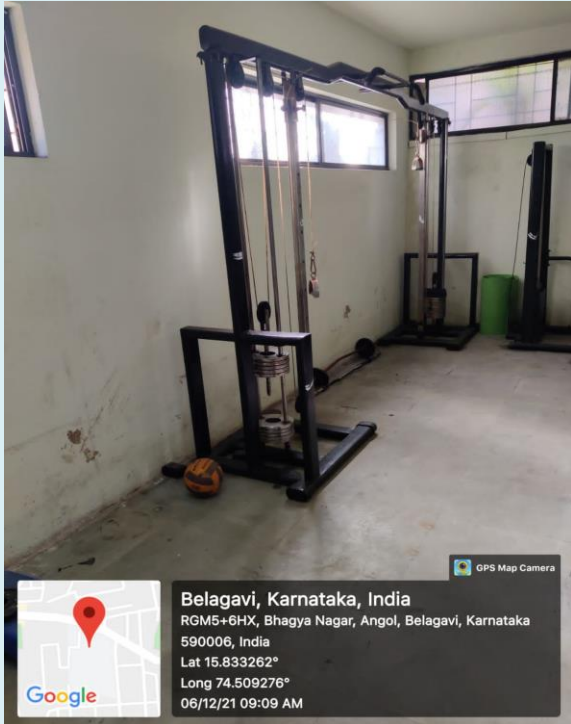

Belagavi, Karnataka, India
RGM5+6HX, Bhagya Nagar, Angol, Belagavi, Karnataka
590006, India
Lat 15.833262°
Long 74.509276°
06/12/21 09:09 AM