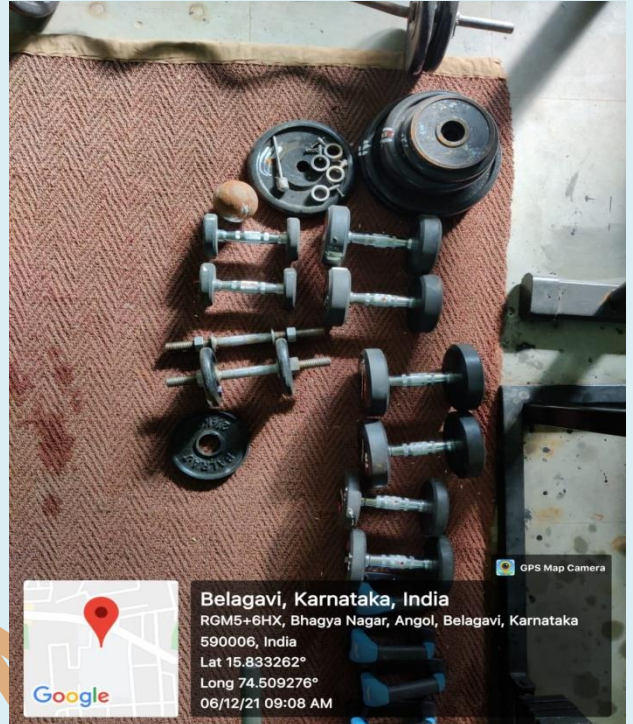

Belagavi, Karnataka, India
RGM5+6HX, Bhagya Nagar, Angol, Belagavi, Karnataka
590006, India
Lat 15.833262°
Long 74.509276°
06/12/21 09:08 AM