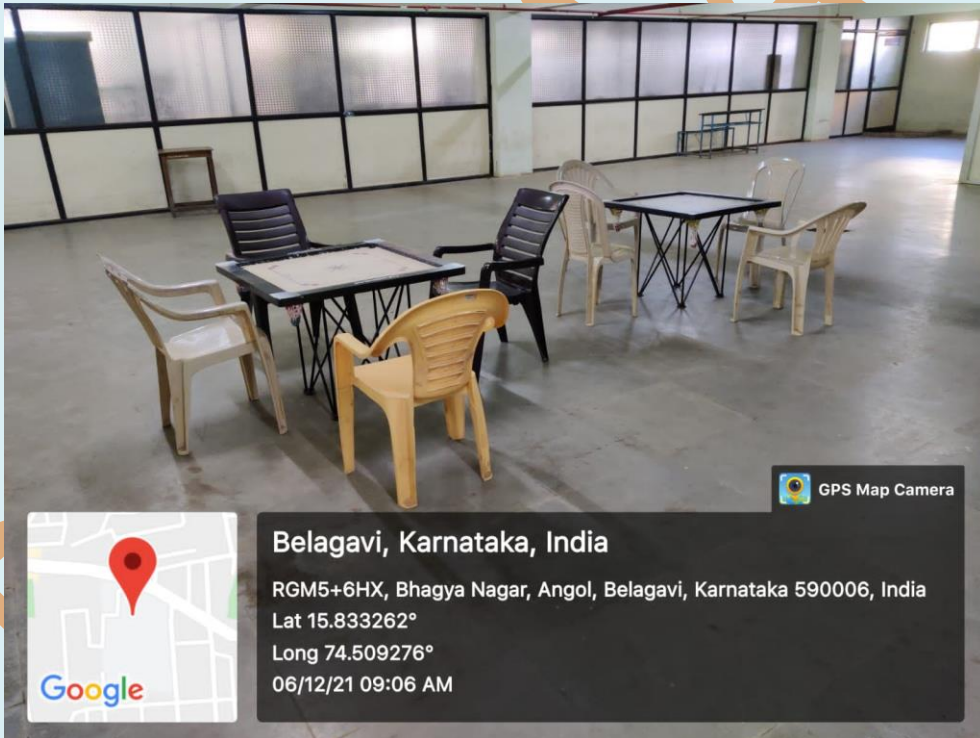

Chess Boards

Belagavi, Karnataka, India
RGM5+6HX, Bhagya Nagar, Angol, Belagavi, Karnataka 590006, India
Lat 15.833262°
Long 74.509276°
06/12/21 09:06 AM

GPS Map Camera

Carrom Boards